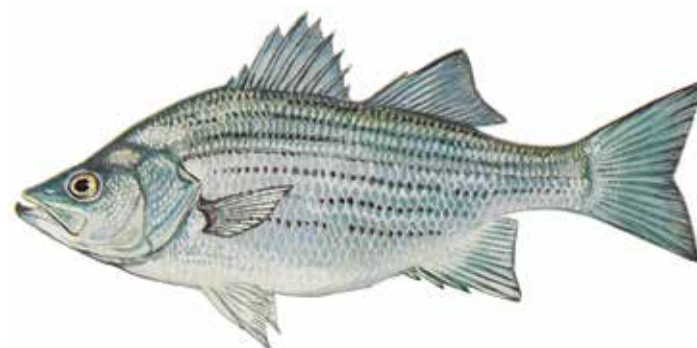

GAME FISH DEFINED: all trout (Brook, Brown, Rainbow, Golden Rainbow), black bass (Largemouth, Smallmouth, Spotted), Chain Pickerel, Muskellunge, Northern Pike, Tiger Musky, Striped Bass, White Bass, Hybrid Striped Bass, Walleye, Sauger, Rock Bass, White Crappie, Black Crappie, Bluegill, all sunfish species, Channel Catfish, Flathead Catfish, Blue Catfish and all game fish hybrids. *Paintings by Duane Raver*

Brook Trout

Tiger Musky

Bluegill

Brown Trout

Striped Bass

Channel Catfish

Rainbow Trout

White Bass

Flathead Catfish

Golden Rainbow Trout

Hybrid-striped Bass

Blue Catfish

Largemouth Bass

Walleye

Other Species

Carp