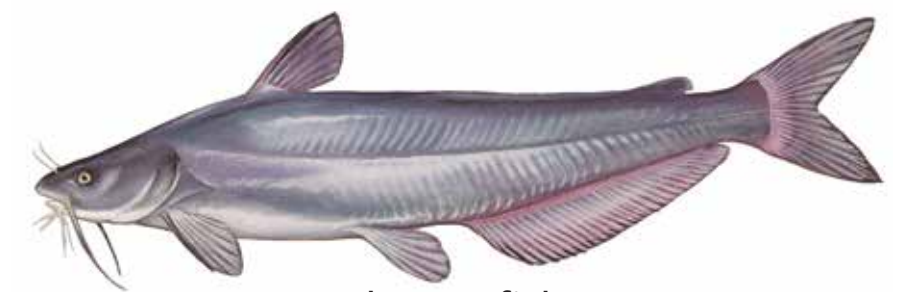

GAME FISH DEFINED: all trout (Brook, Brown, Rainbow, Golden Rainbow), black bass (Largemouth, Smallmouth, Spotted), Chain Pickerel, Muskellunge, Northern Pike, Tiger Musky, Striped Bass, White Bass, Hybrid Striped Bass, Walleye, Sauger, Rock Bass, White Crappie, Black Crappie, Bluegill, all sunfish species, Channel Catfish, Flathead Catfish, Blue Catfish and all game fish hybrids. *Paintings by Duane Raver*

Brook Trout

Tiger Musky

Bluegill

Brown Trout

Striped Bass

Channel Catfish

Rainbow Trout

White Bass

Flathead Catfish

Golden Rainbow Trout

Hybrid-striped Bass

Blue Catfish

Largemouth Bass

Walleye

Other Species

Carp